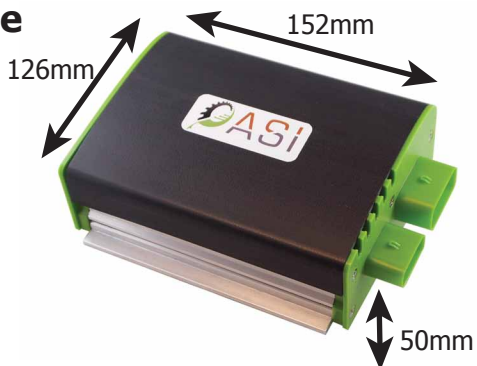

Overview

Performance

- Smooth
- Silent
- Configurable
- Reliable

Ease of Integration

- Maximizes use of space
- **Saves time & money**

Customization

- Includes exclusive BACDoor software to calibrate and tweak performance
- Delivers **fine-tuned** performance

Specifications

Basics

Power	4000	Watts
Dimensions	152 x 126 x 50	Millimetres

Power Specifications

Input

	Rating	Units
Suggested battery voltage	36 to 72	Volts DC

Power	Software configurable	Watts
-------	-----------------------	-------

Output

Phase current	Rating	Units
Absolute peak	400	Amps DC
1 minute rating	212	Amps RMS
Continuous	95	Amps DC

No airflow, no additional heat sinking, 25°C ambient

Available Inputs

Type	Amount
Hall	up to 3
Digital	up to 2
Analogue	up to 4