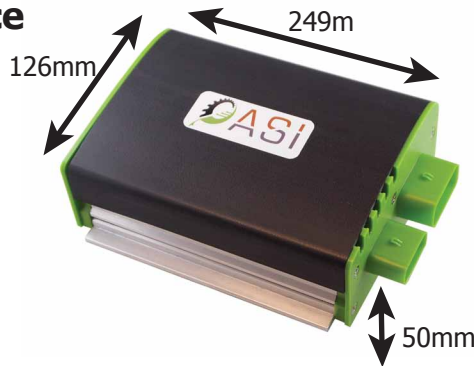

Overview

Performance

- Smooth
- Silent
- Configurable
- Reliable

Ease of Integration

- Maximizes use of space
- Saves time & money

Customization

- Includes exclusive BACDoor software to calibrate and tweak performance
- Delivers **fine-tuned** performance

Specifications

Basics

Power	8000	Watts
Dimensions	249 x 126 x 50	Millimetres

Power Specifications

Input	Rating	Units
Suggested battery voltage	36 to 72	Volts DC
Power	Software configurable	Watts

Output

Phase current	Rating	Units
Absolute peak	600	Amps DC
1 minute rating	320	Amps RMS
Continuous	130	Amps DC

No airflow, no additional heat sinking, 25°C ambient

Available Inputs

Type	Amount
Hall	up to 3
Digital	up to 2
Analogue	up to 4

Available Protocol Combinations

CAN with *Bluetooth®*

Qualifications

- Meets **EN 15194** European Safety Standards